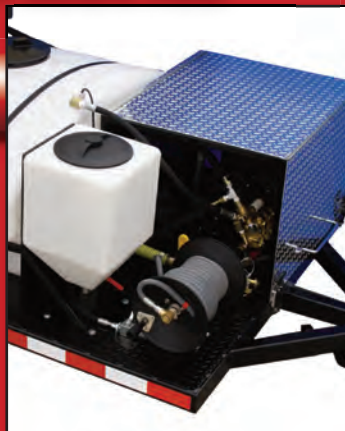

### Max Pack Front Mount Reel

Max Pack front mount reel, add a powered reel with 300' of 3/8" hose to the front of your STB2712H for dual purpose jetting.

526479.MP Kit includes the powered reel, swivel stand, 3/8" x 300' of jet hose and a 4 nozzle kit for the STB2712H.