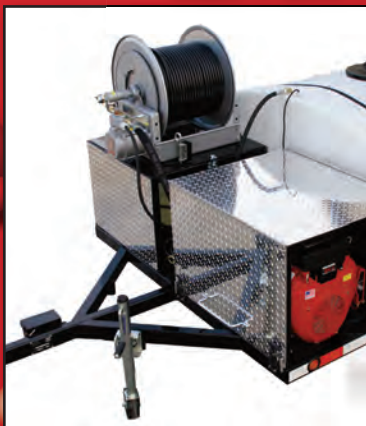

### Max Pack Front Mount Reel

Max Pack front mount reel, add a powered reel with 300' of 3/8" hose to the front of your STB2712H for dual purpose jetting.

526479.MP Kit includes the powered reel, swivel stand, 3/8" x 300' of jet hose and a 4 nozzle kit for the STB2712H.