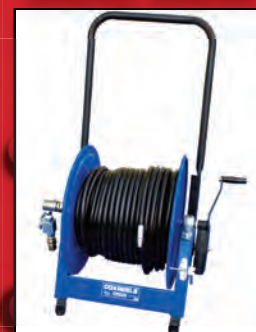

The 200DS3 and 200DS4 feature a easy rolling cart, hand crank reel with 200' x 3/8" hose and shut-off valve for remote jetting. Simply roll the 200DS into place next to your drain, attach jet hose to from your jetter to the 200DS 3/8" inlet connection and you are ready to jet. Order a 3/8" nozzle for your machine to complete the package.