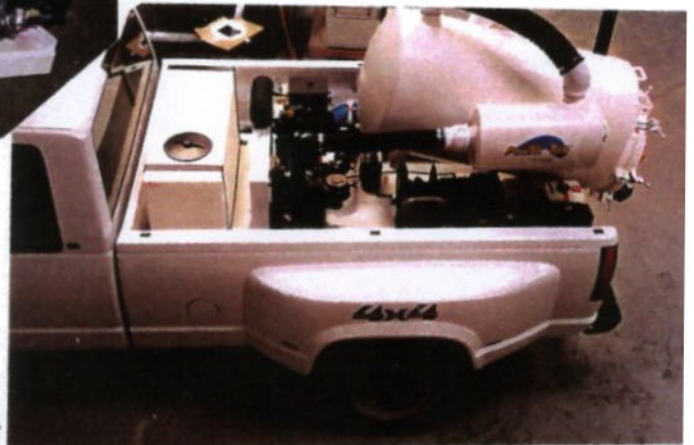

## Model PVW-150S Portable Vacuum Excavator

**RJM**  
360-828-5732

Turns any One-Ton Pickup into a Vac truck the day you receive your system.

As simple as 1,2,3.....

1. Skid mounted vac & jet system shown at left.
2. Fork lift into pickup bed and bolt down.
3. Add fuel and head for the field and put it to work.

This self-contained unit includes:

25 HP / 525 CFM Vacuum system with 4" pickup hose, centri-clean filtration, and a 150 gallon tank.

5.5 HP Water jet cutting & cleaning system.  
3,000 PSI with hose reel, pressure hose and trigger

PVW-150S

Work in tight spaces or even off-road.

Easily move from one vehicle to another.