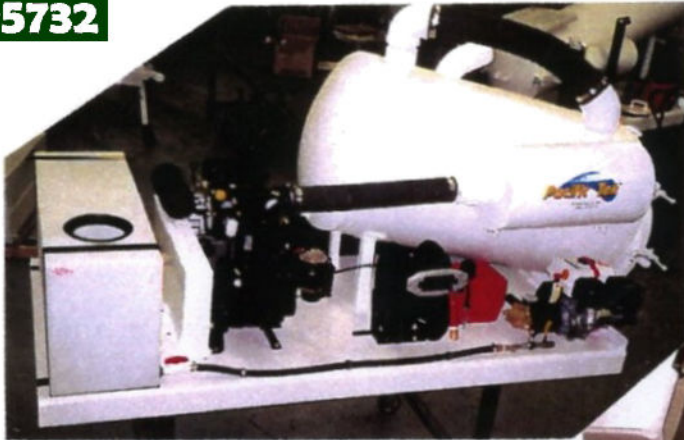

## Model PVW-150S Portable Vacuum Excavator

**RJM**  
360-828-5732

Turns any One-Ton Pickup into a Vac truck the day you receive your system.

As simple as 1,2,3.....

1. Skid mounted vac & jet system shown at left.
2. Fork lift into pickup bed and bolt down.
3. Add fuel and head for the field and put it to work.

This self-contained unit includes:

25 HP / 525 CFM Vacuum system with 4" pickup hose, centri-clean filtration, and a 150 gallon tank.

5.5 HP Water jet cutting & cleaning system.  
3,000 PSI with hose reel, pressure hose and trigger

PVW-150S

Work in tight spaces or even off-road.

Easily move from one vehicle to another.